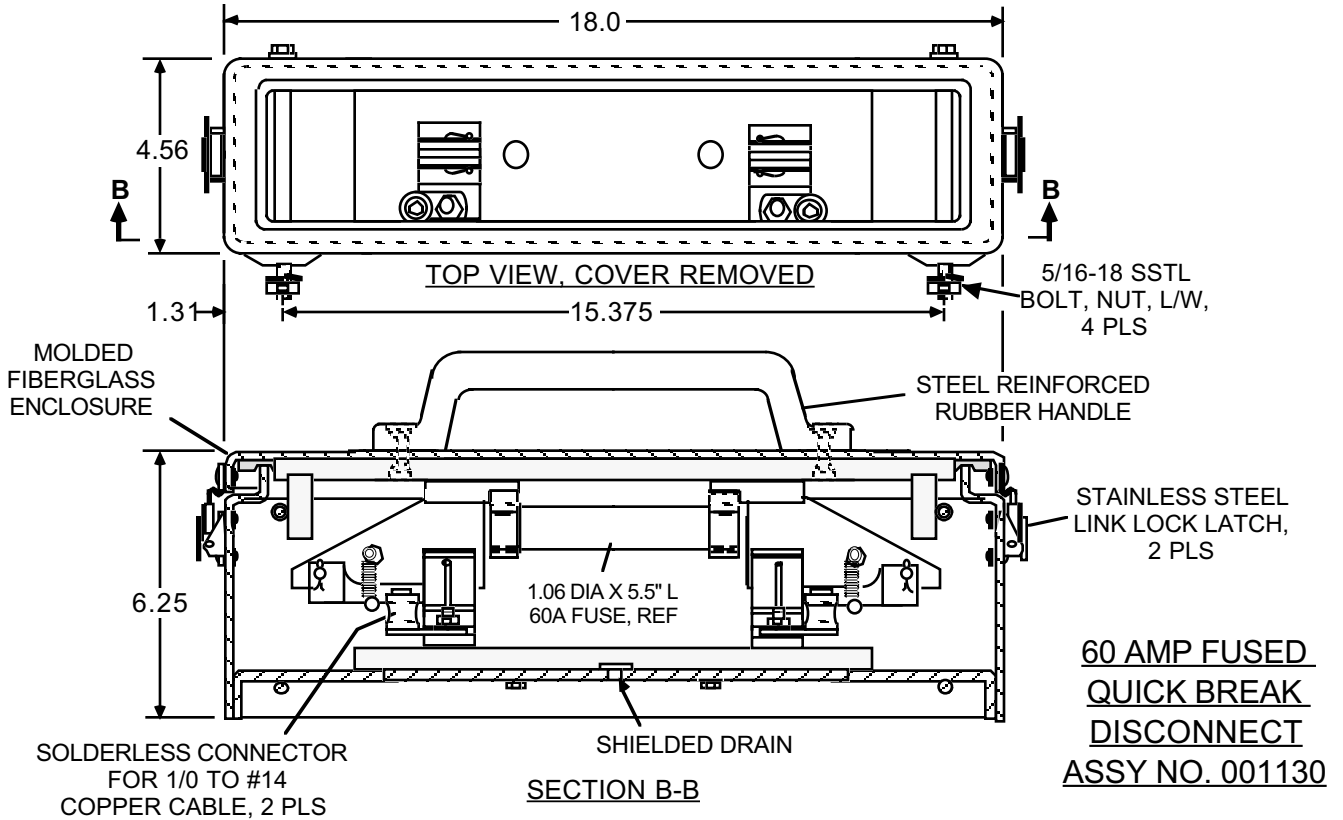

1000 VDC FUSED DISCONNECTS

DIMENSIONS IN INCHES

POWERSWITCH, INC

TROY, MO 63379, 1-800-526-6740