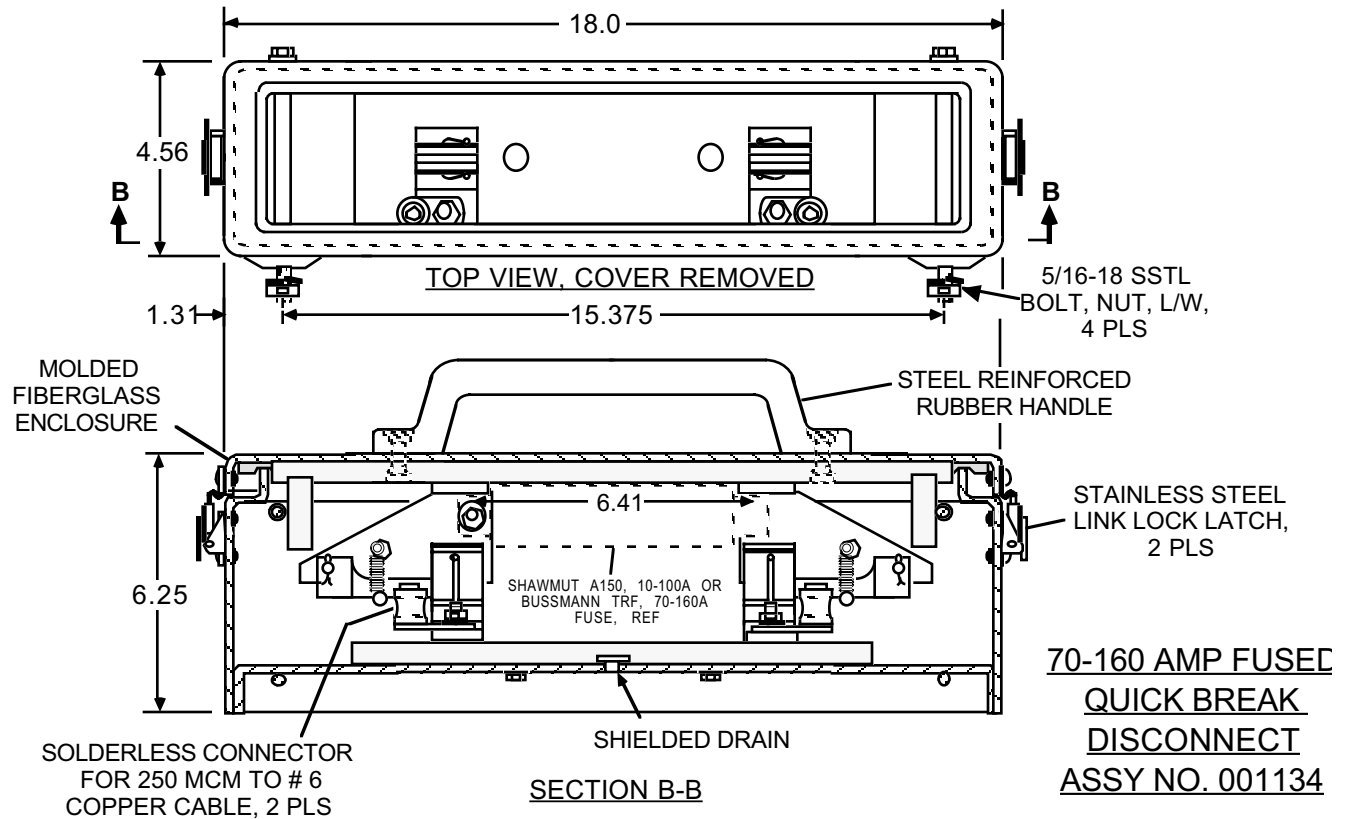

1000 VDC FUSED DISCONNECTS

DIMENSIONS IN INCHES

POWERSWITCH, INC

TROY, MO 63379, 1-800-526-6740