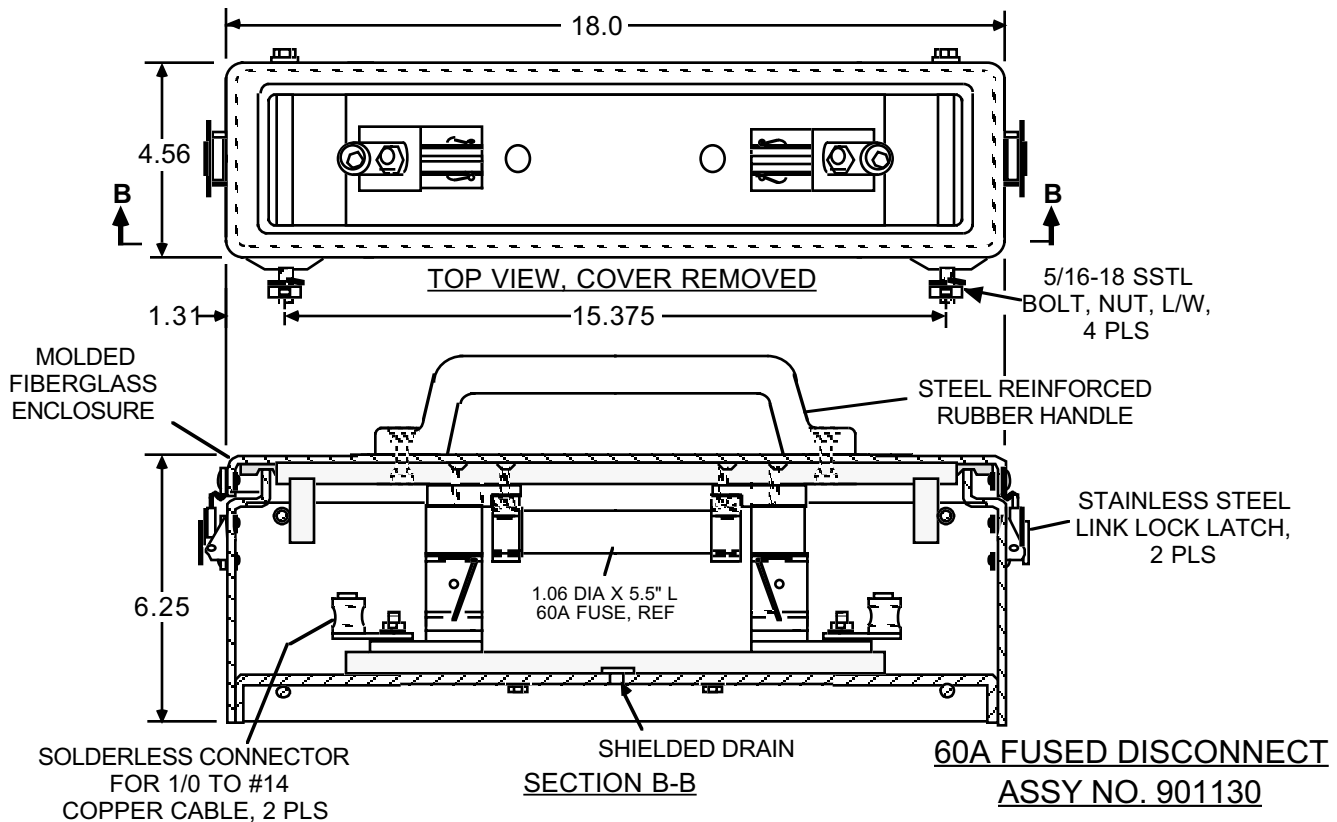

1000 VDC FUSED DISCONNECTS

DIMENSIONS IN INCHES

POWERSWITCH, INC

TROY, MO 63379, 1-800-526-6740