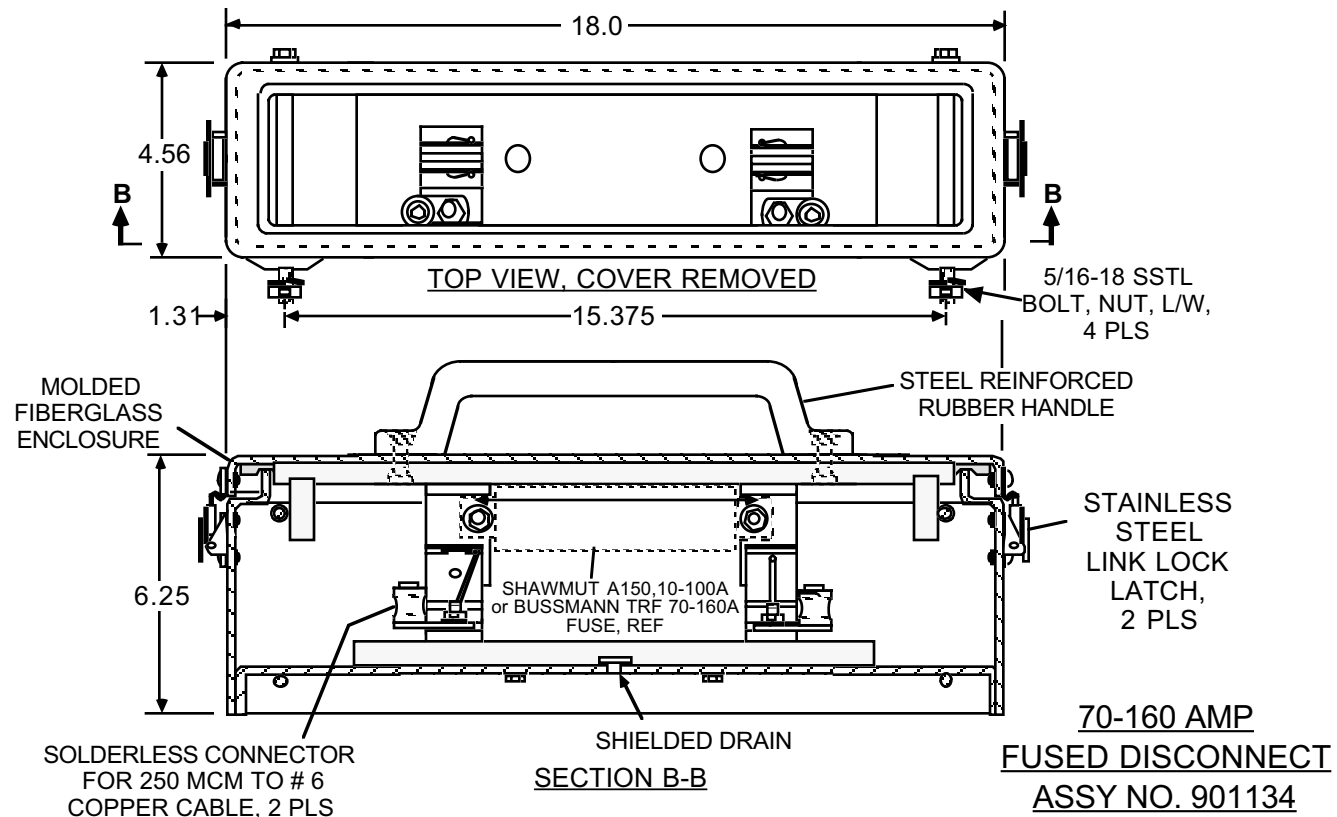

1000 VDC FUSED DISCONNECTS

DIMENSIONS IN INCHES

POWERSWITCH, INC

TROY, MO 63379, 1-800-526-6740