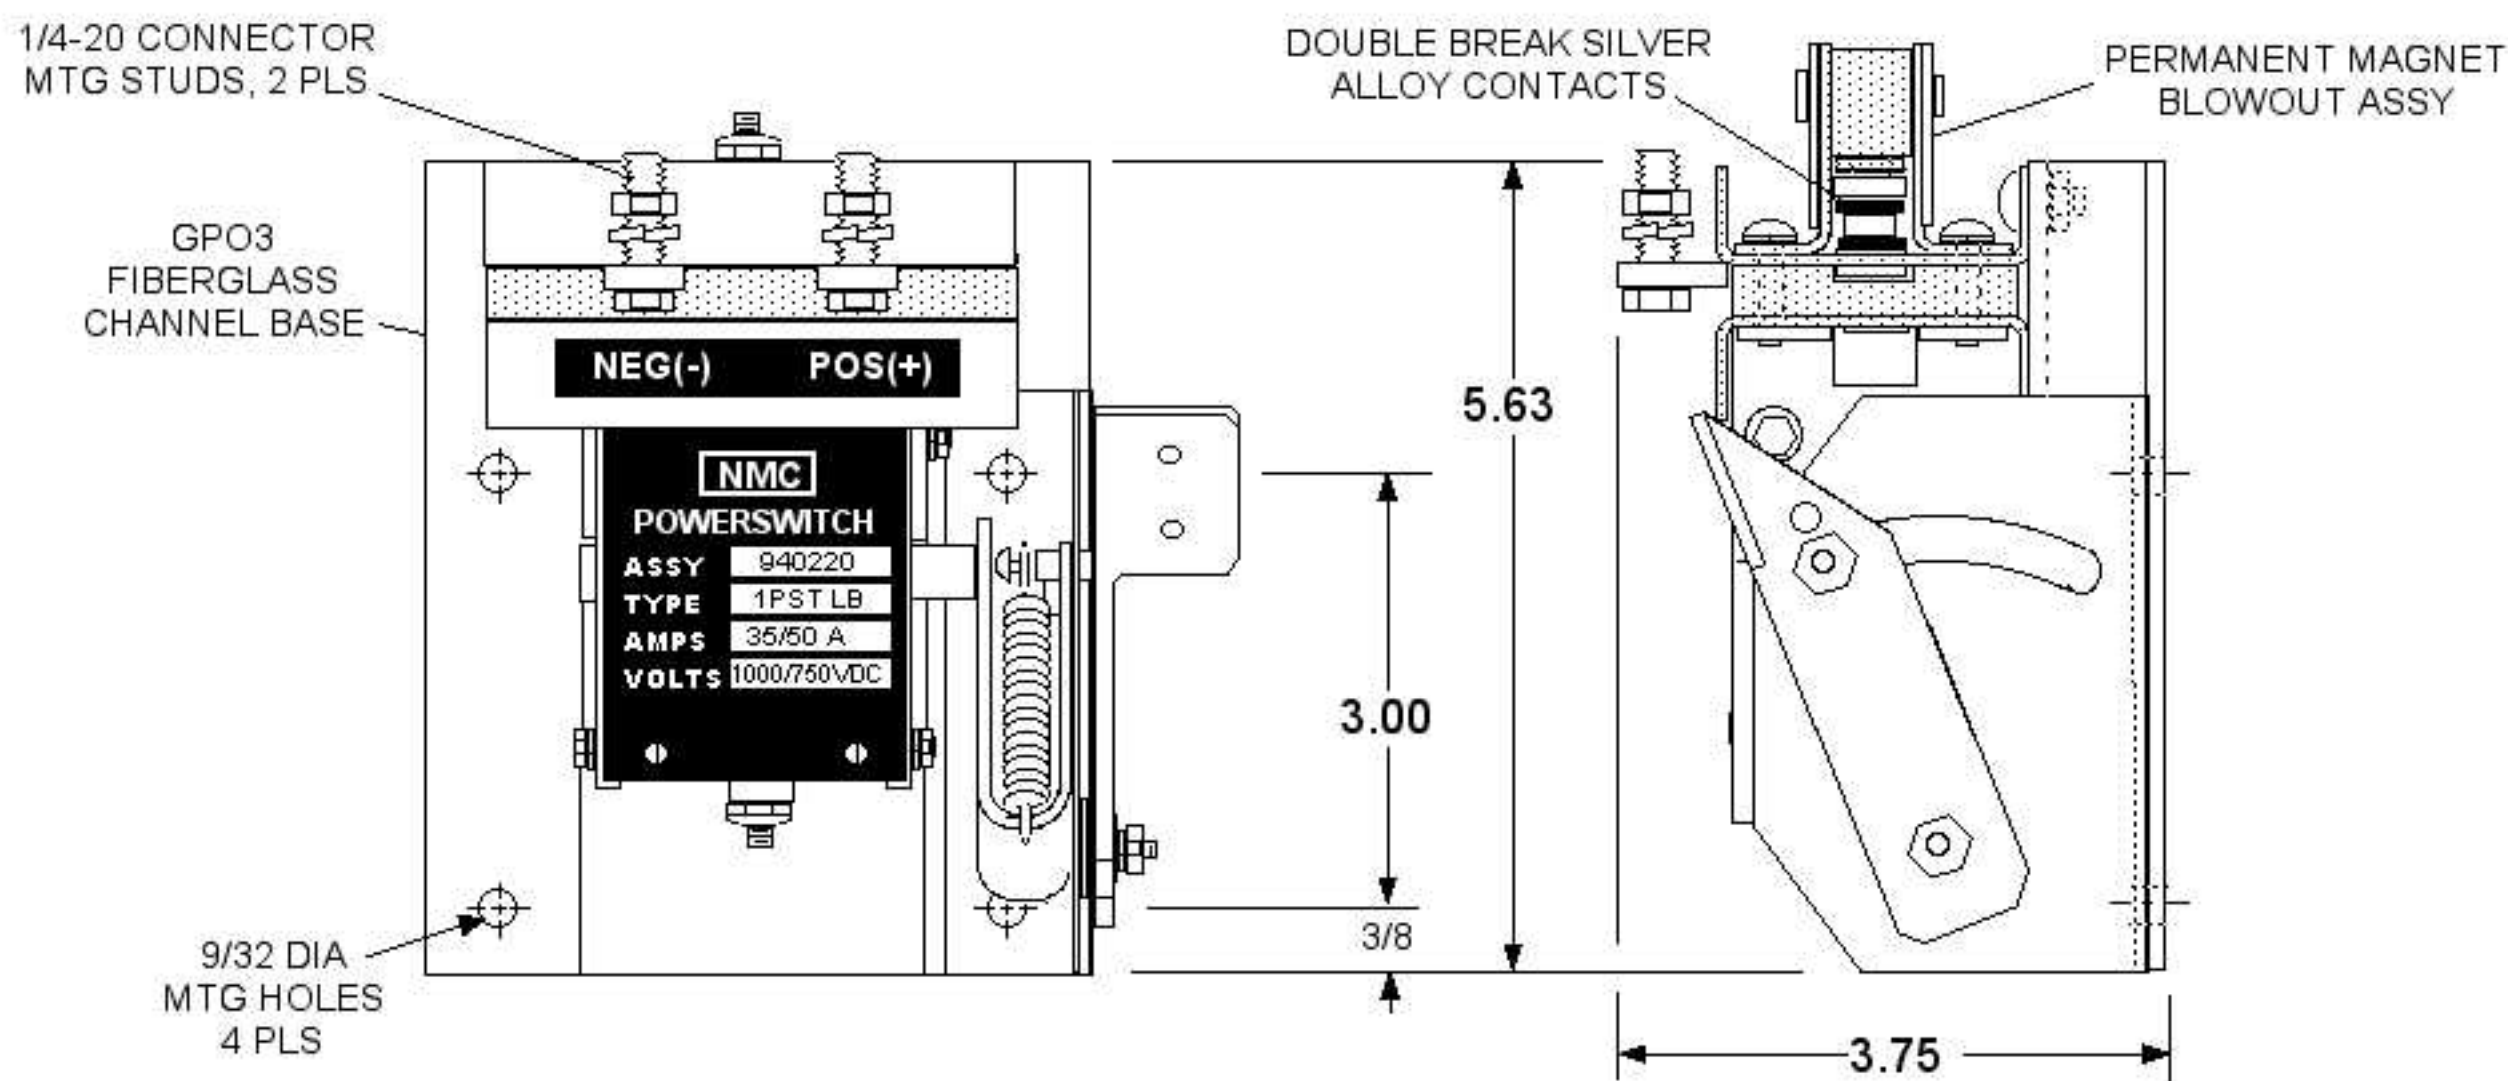

# 1000 VOLT DC LOAD BREAK SWITCHES

DIMENSIONS IN INCHES

SINGLE POLE NORMALLY OPEN LOAD BREAK SWITCH,  
35/50 AMP, 1000/750 VDC, ASSY NO. 940220

TWO POLE NORMALLY OPEN LOAD BREAK SWITCH,  
35/50 AMPS/POLE, 1000/750 VDC, ASSY NO. 940226