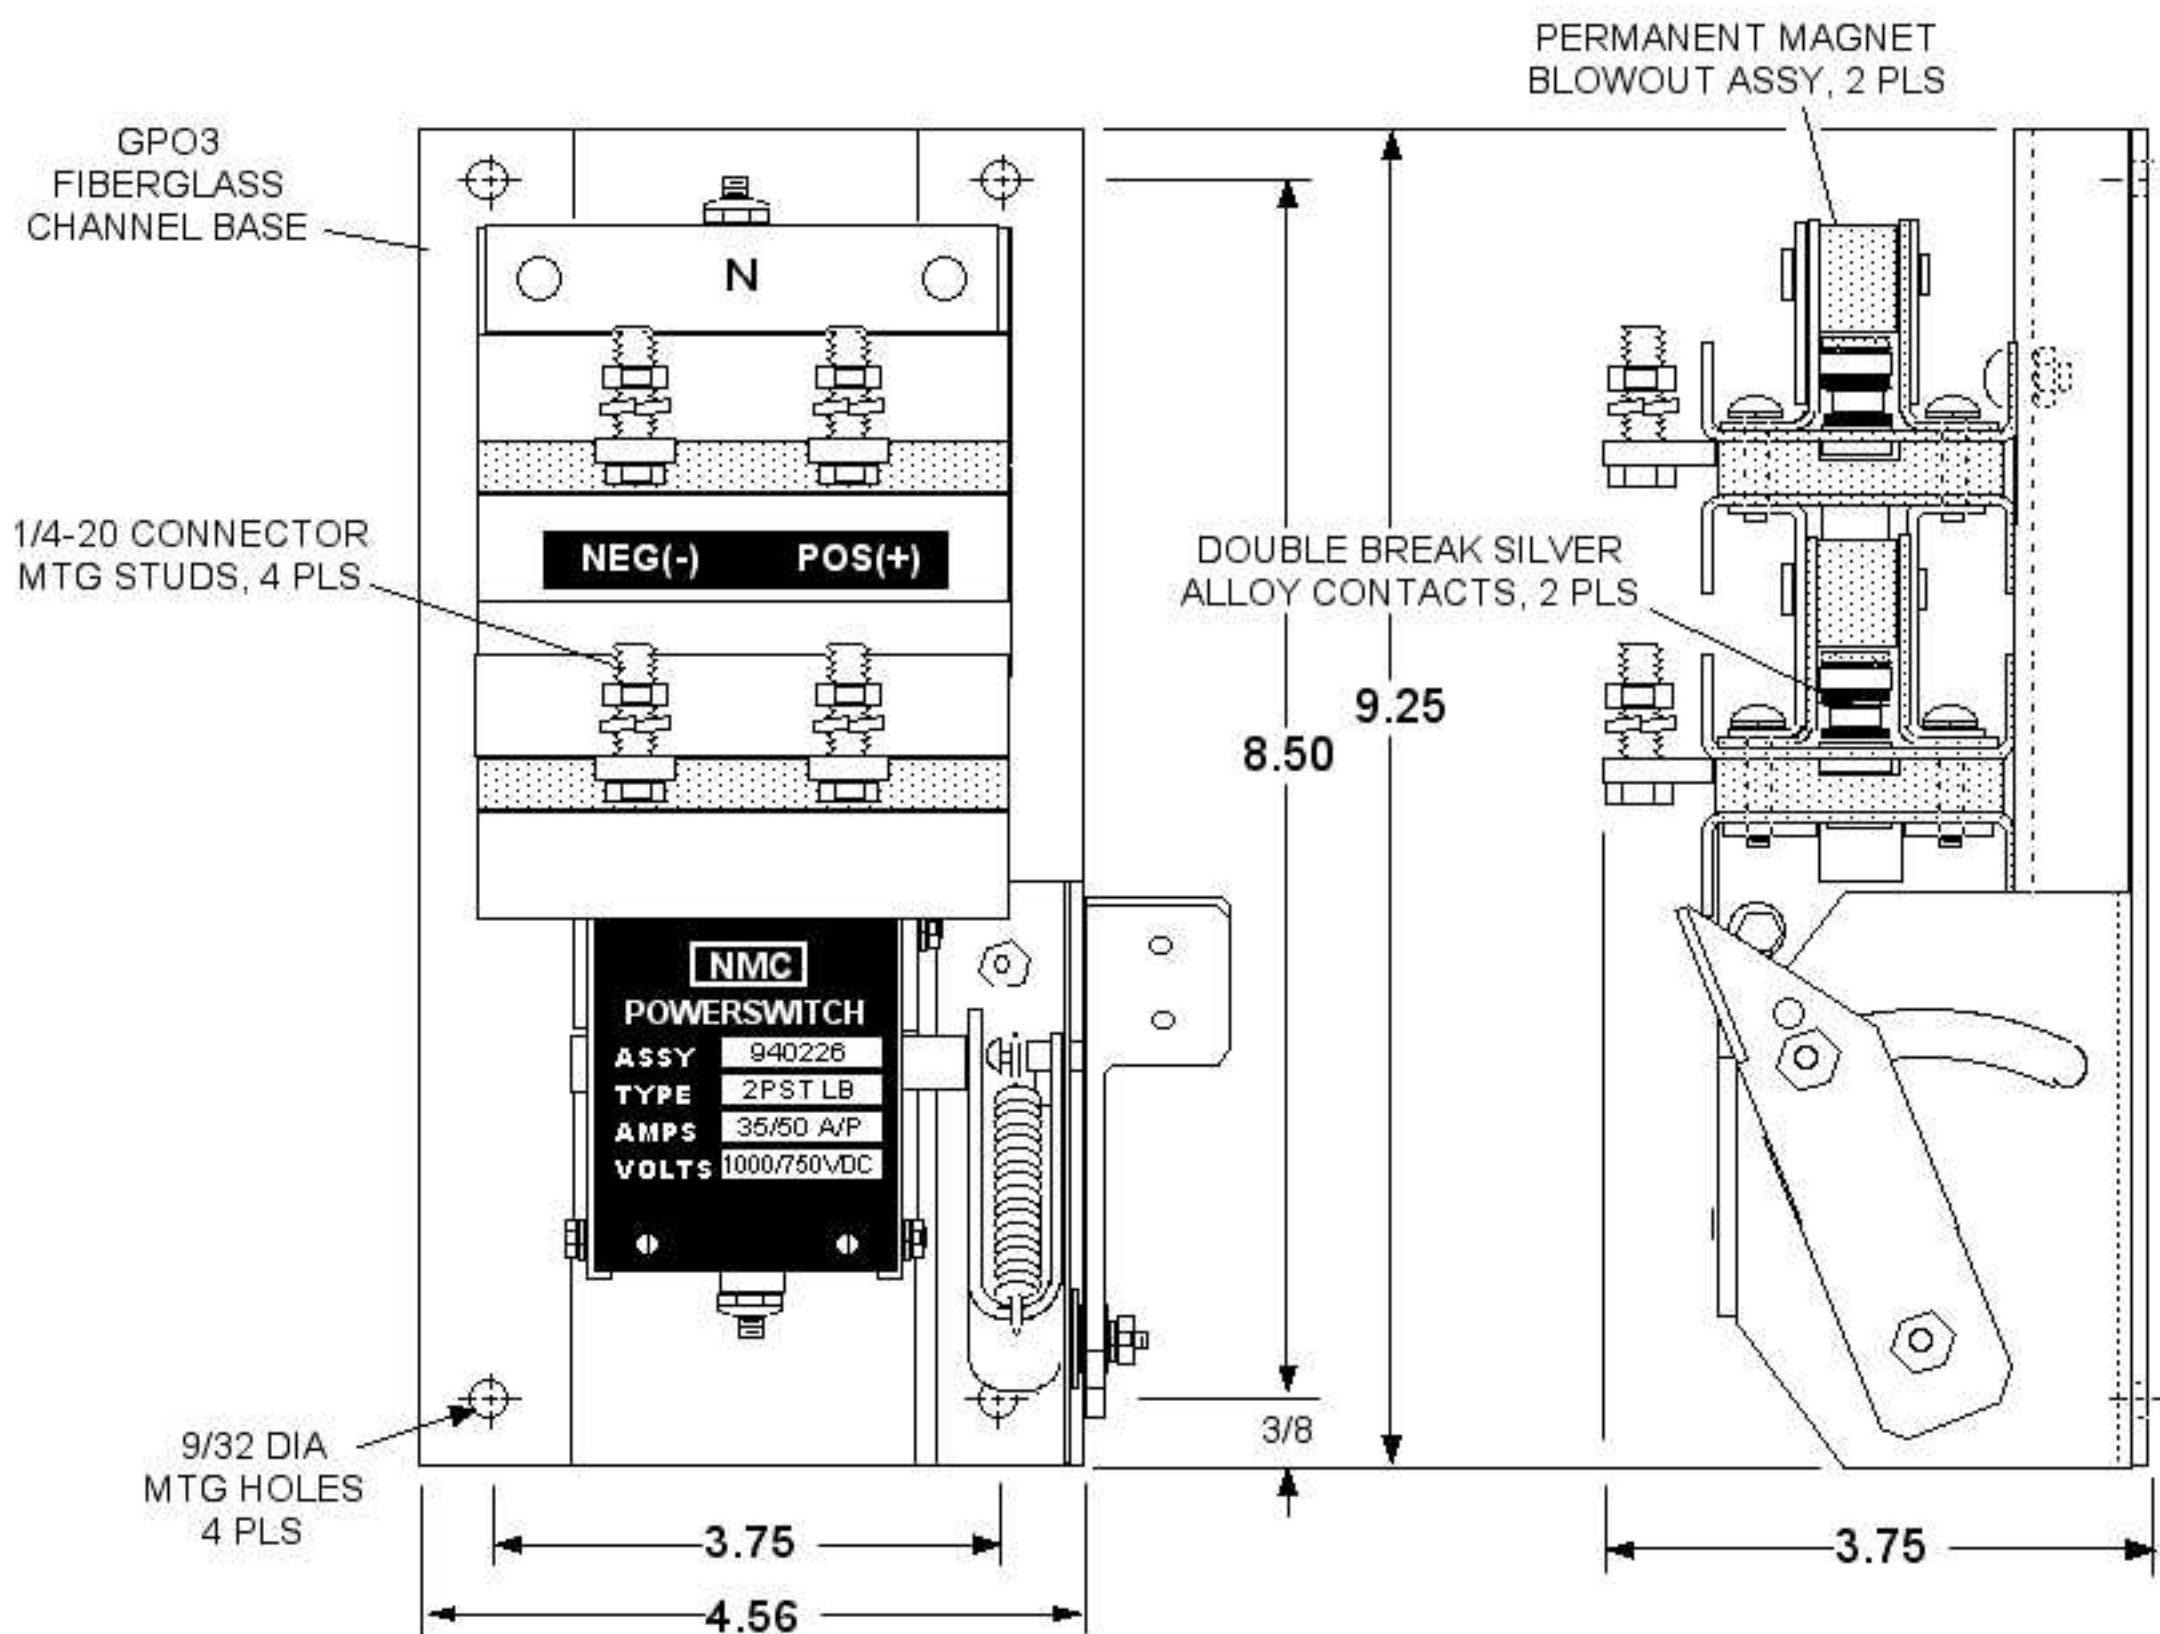

# 1000 VOLT DC LOAD BREAK SWITCHES

DIMENSIONS IN INCHES

SINGLE POLE NORMALLY OPEN LOAD BREAK SWITCH,  
35/50 AMP, 1000/750 VDC, ASSY NO. 940220

TWO POLE NORMALLY OPEN LOAD BREAK SWITCH,  
35/50 AMPS/POLE, 1000/750 VDC, ASSY NO. 940226