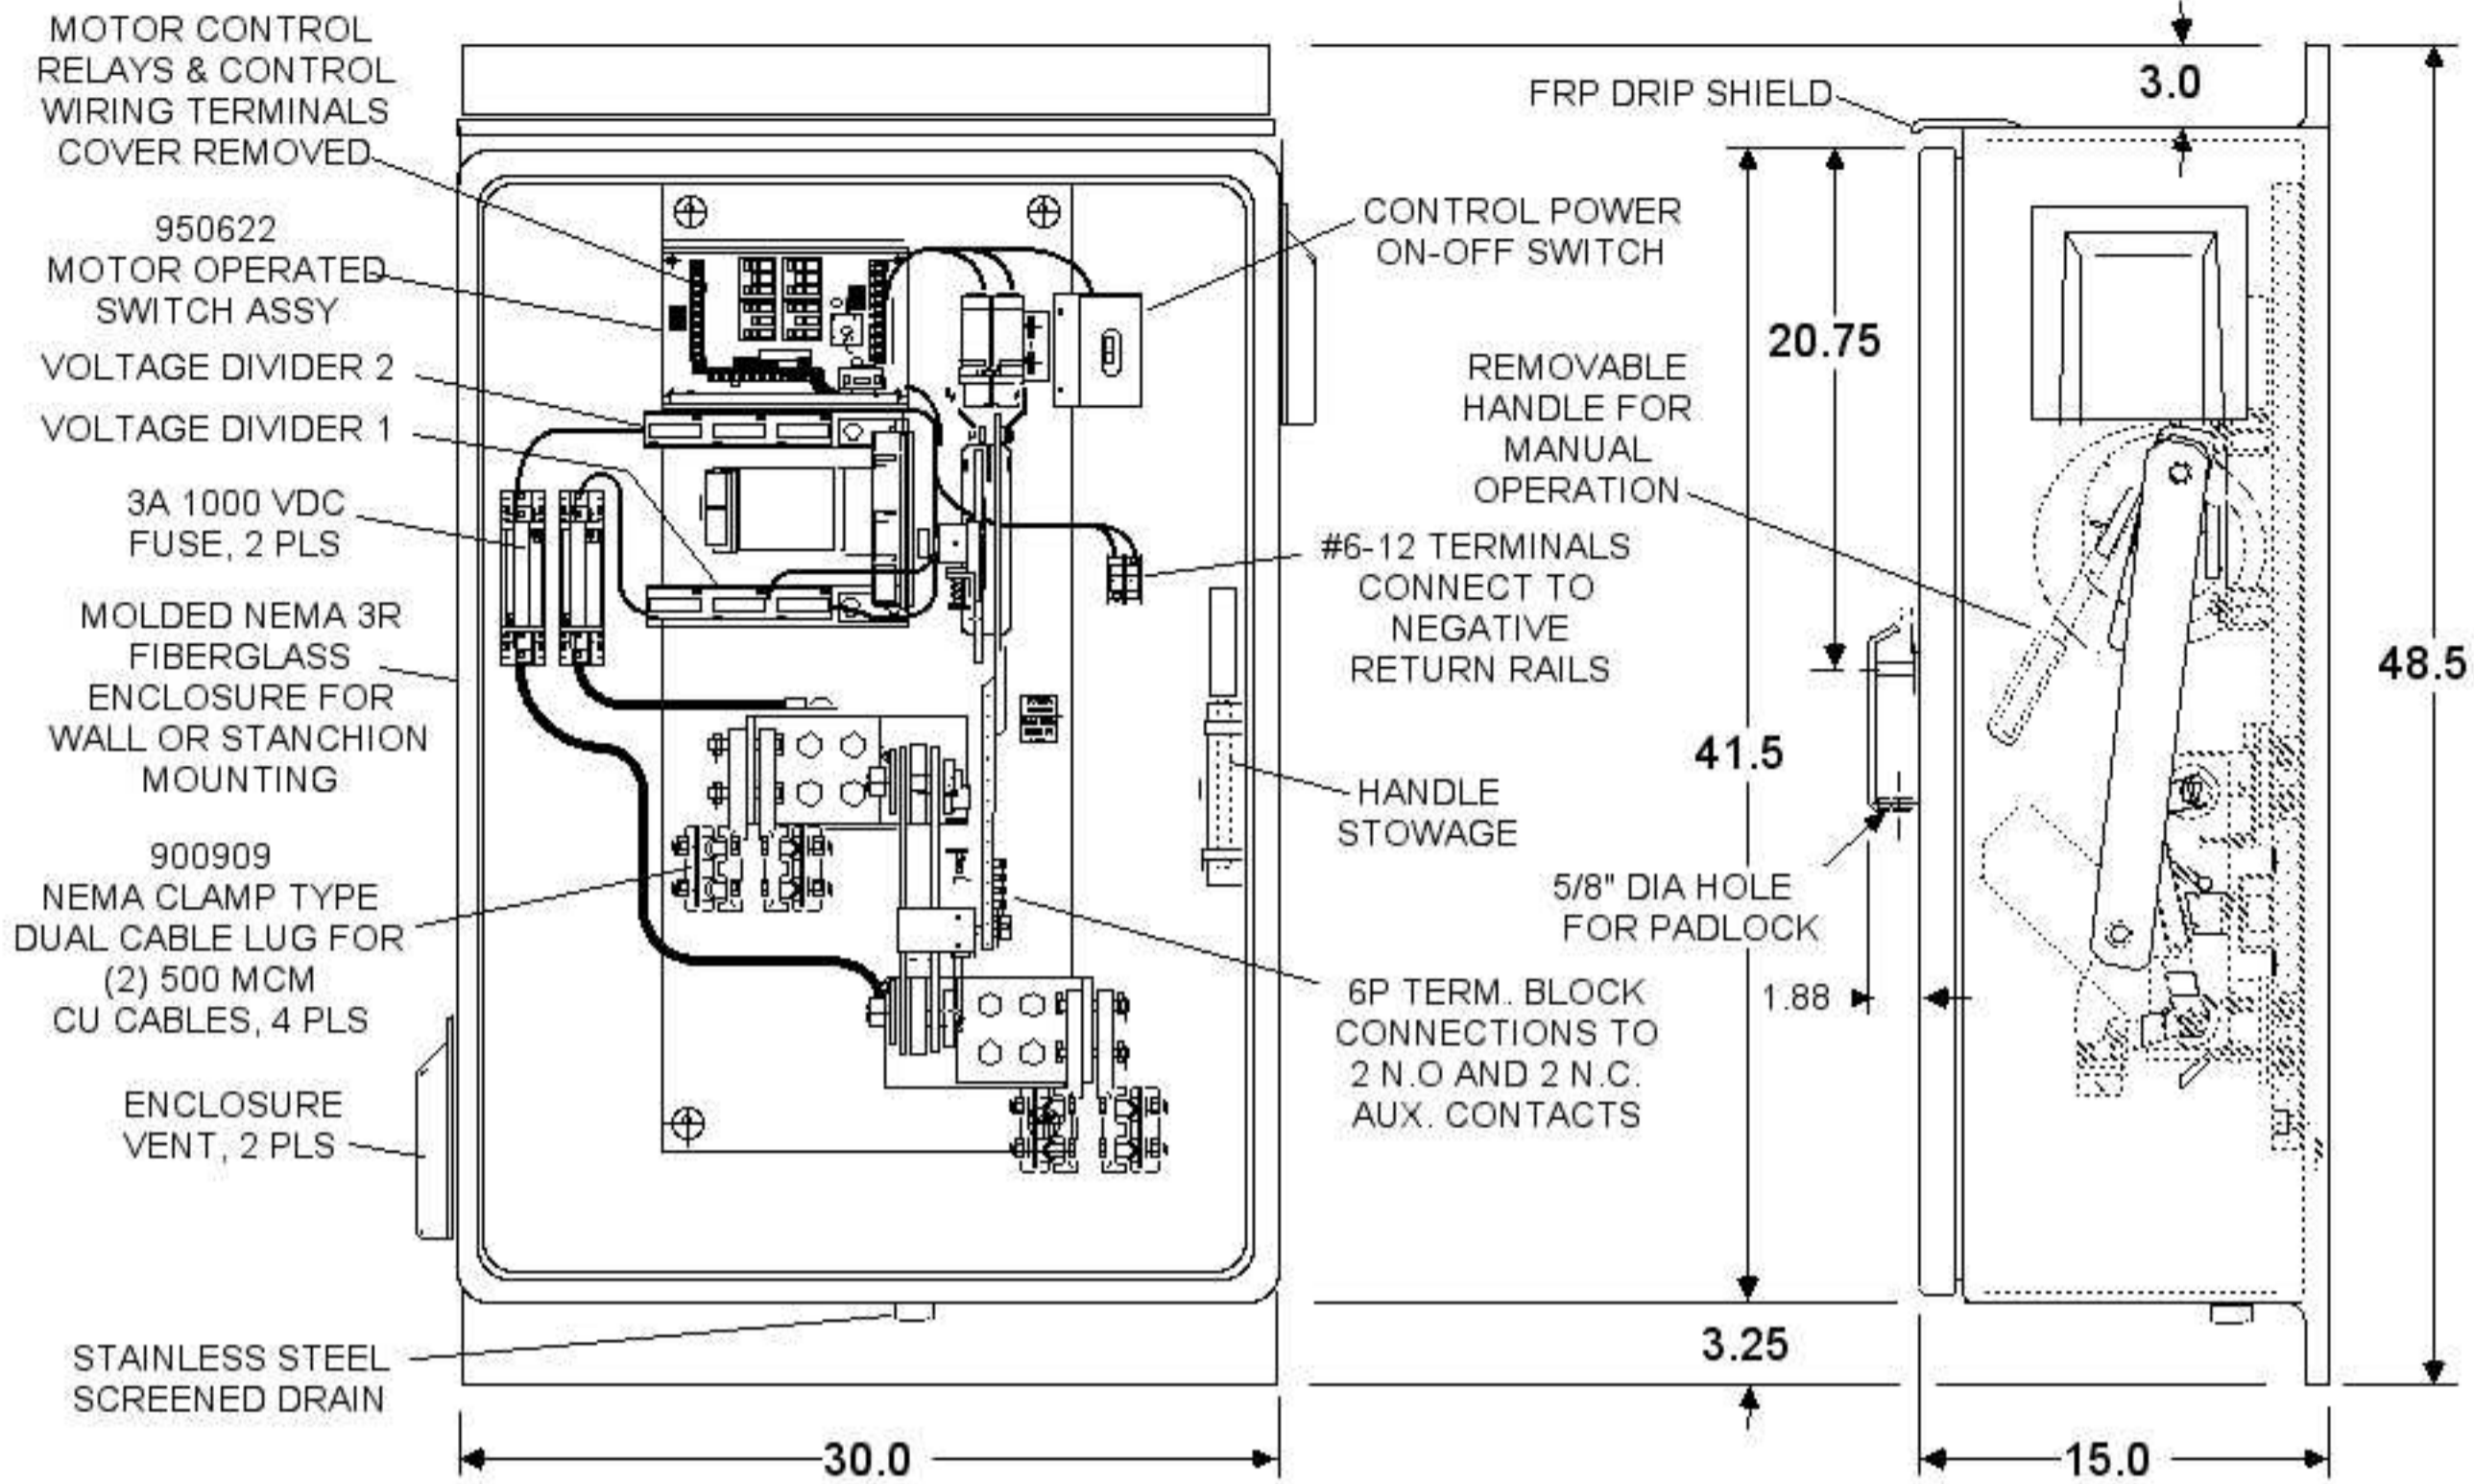

MOTOR OPERATED TRACTION POWER DISCONNECTS DIMENSIONS IN INCHES

**2000 AMP, 1000 VDC FIBERGLASS ENCLOSED
MOTOR OPERATED SWITCH, ASSY NO. 900391**

**4000 AMP, 1000 VDC FIBERGLASS ENCLOSED
MOTOR OPERATED SWITCH, ASSY NO. 010314**