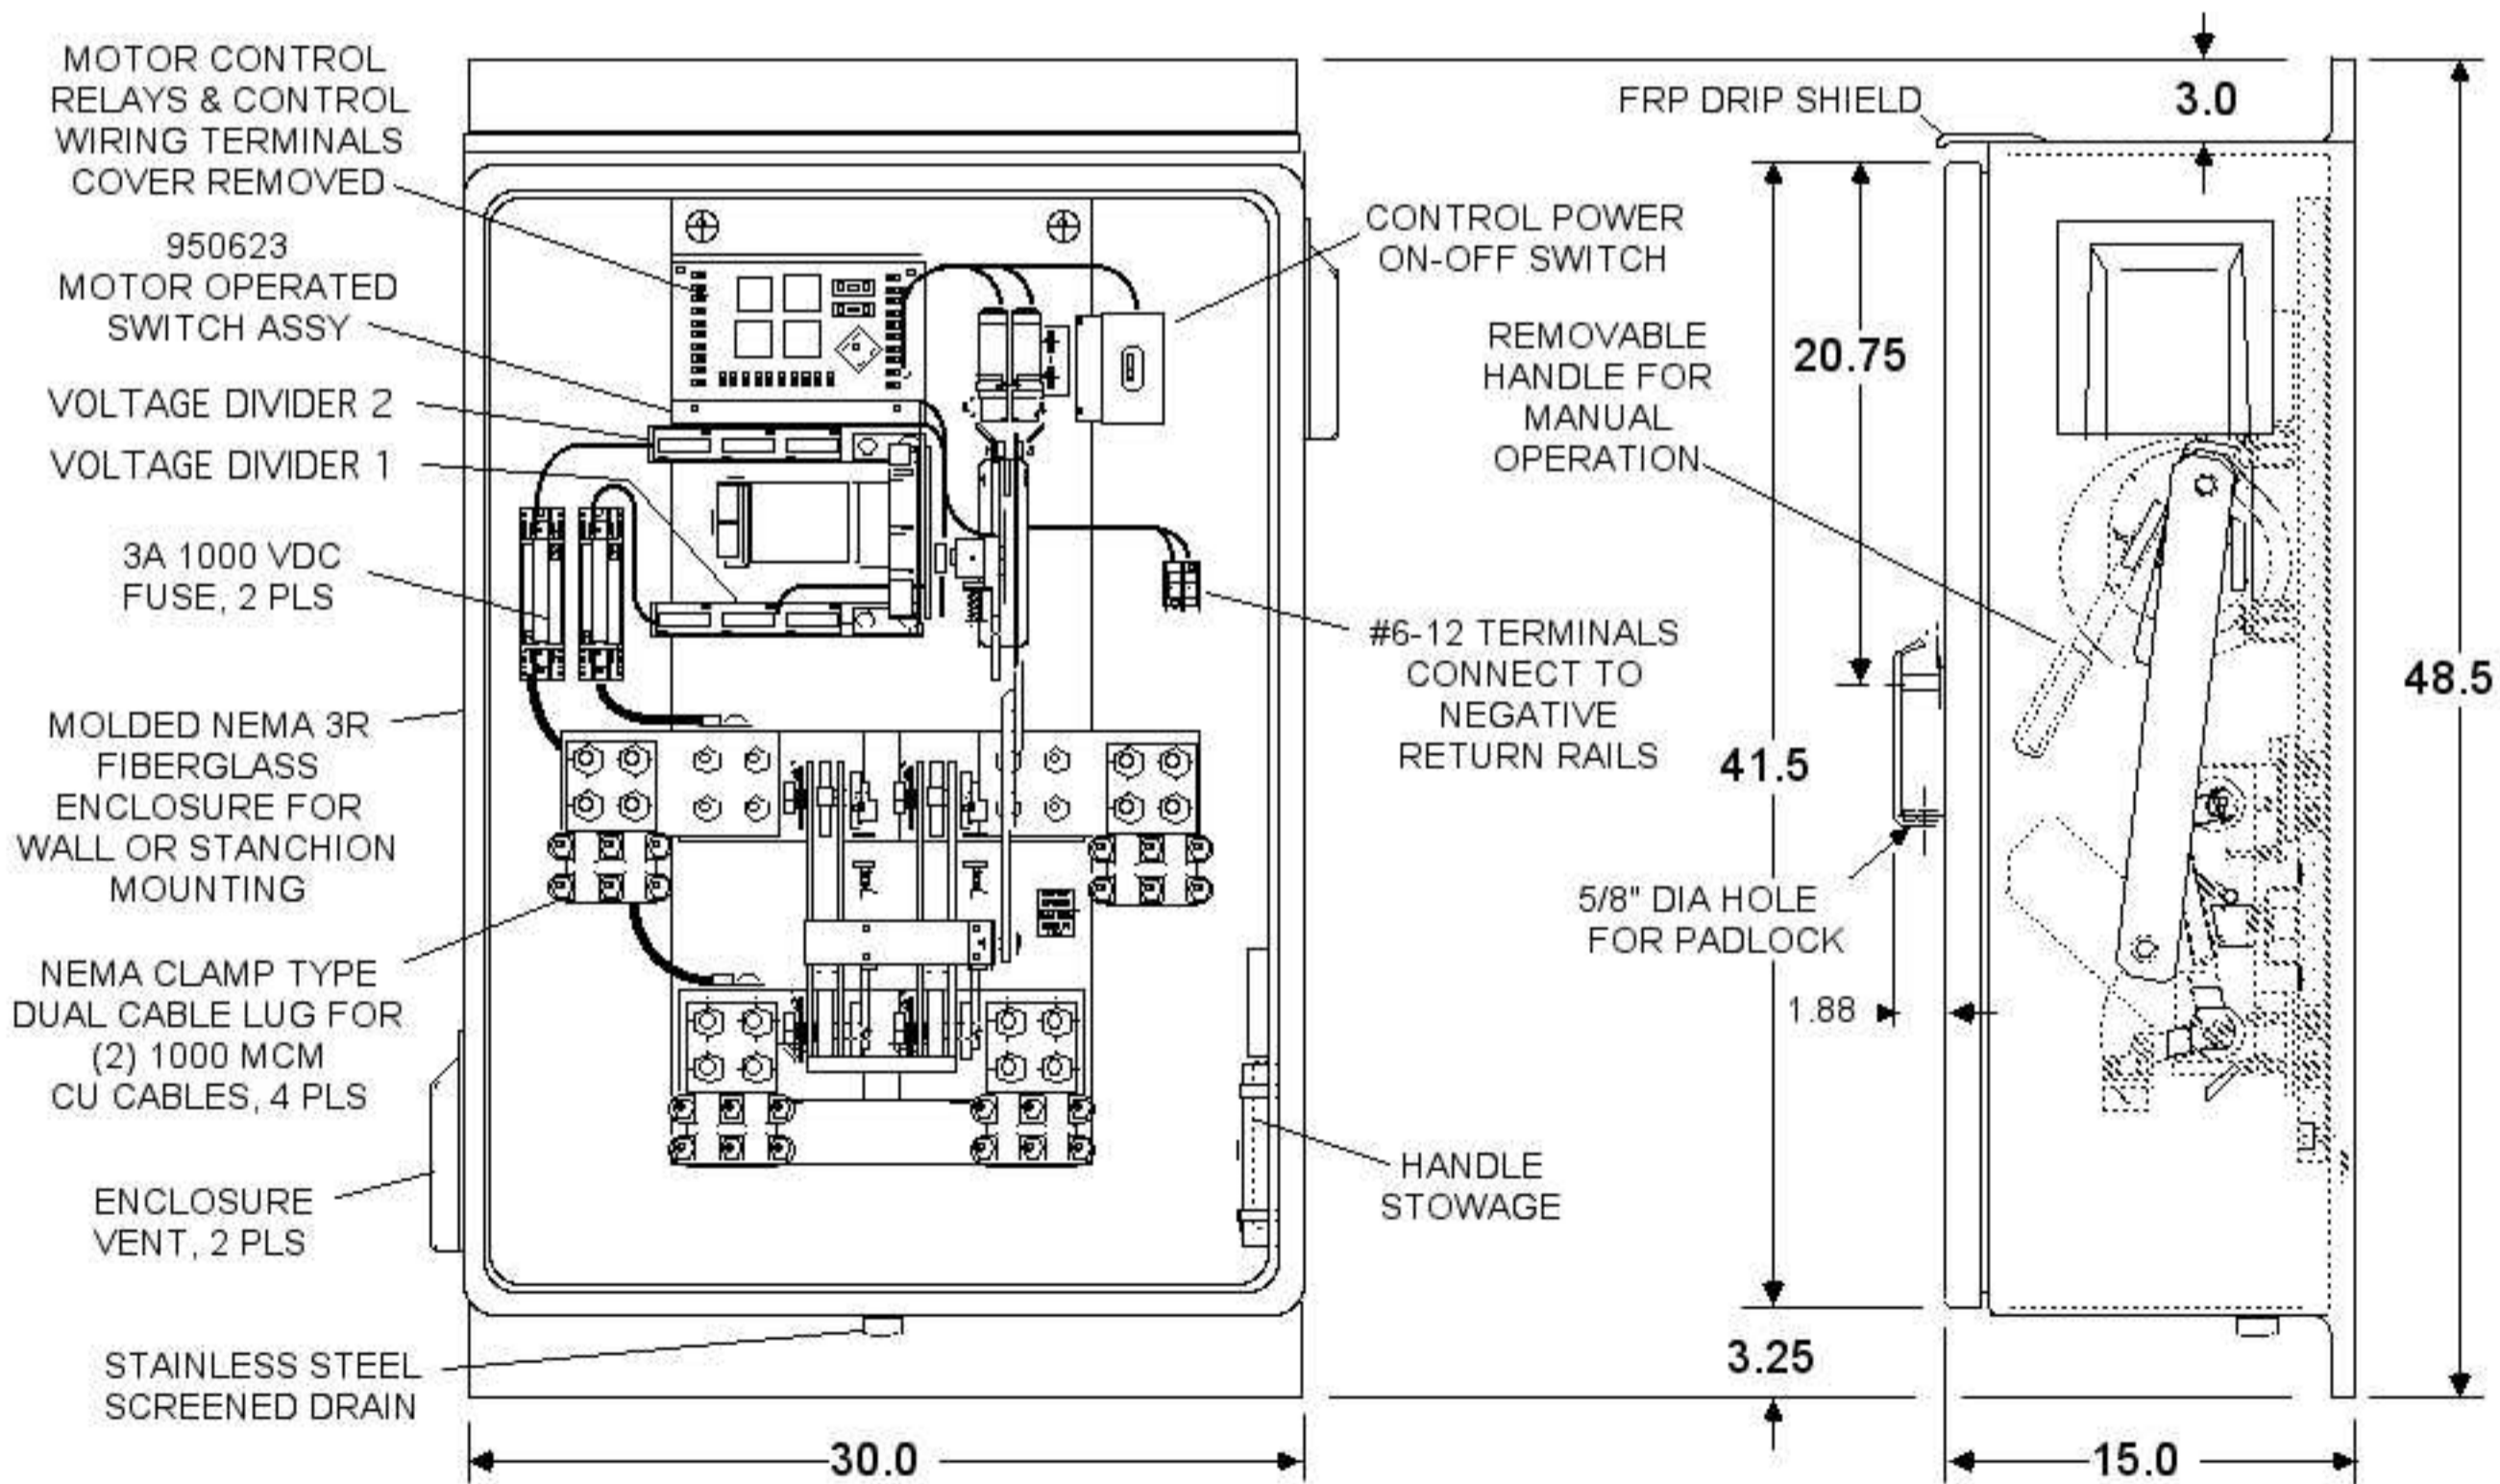

MOTOR OPERATED TRACTION POWER DISCONNECTS DIMENSIONS IN INCHES

**2000 AMP, 1000 VDC FIBERGLASS ENCLOSED
MOTOR OPERATED SWITCH, ASSY NO. 900391**

**4000 AMP, 1000 VDC FIBERGLASS ENCLOSED
MOTOR OPERATED SWITCH, ASSY NO. 010314**