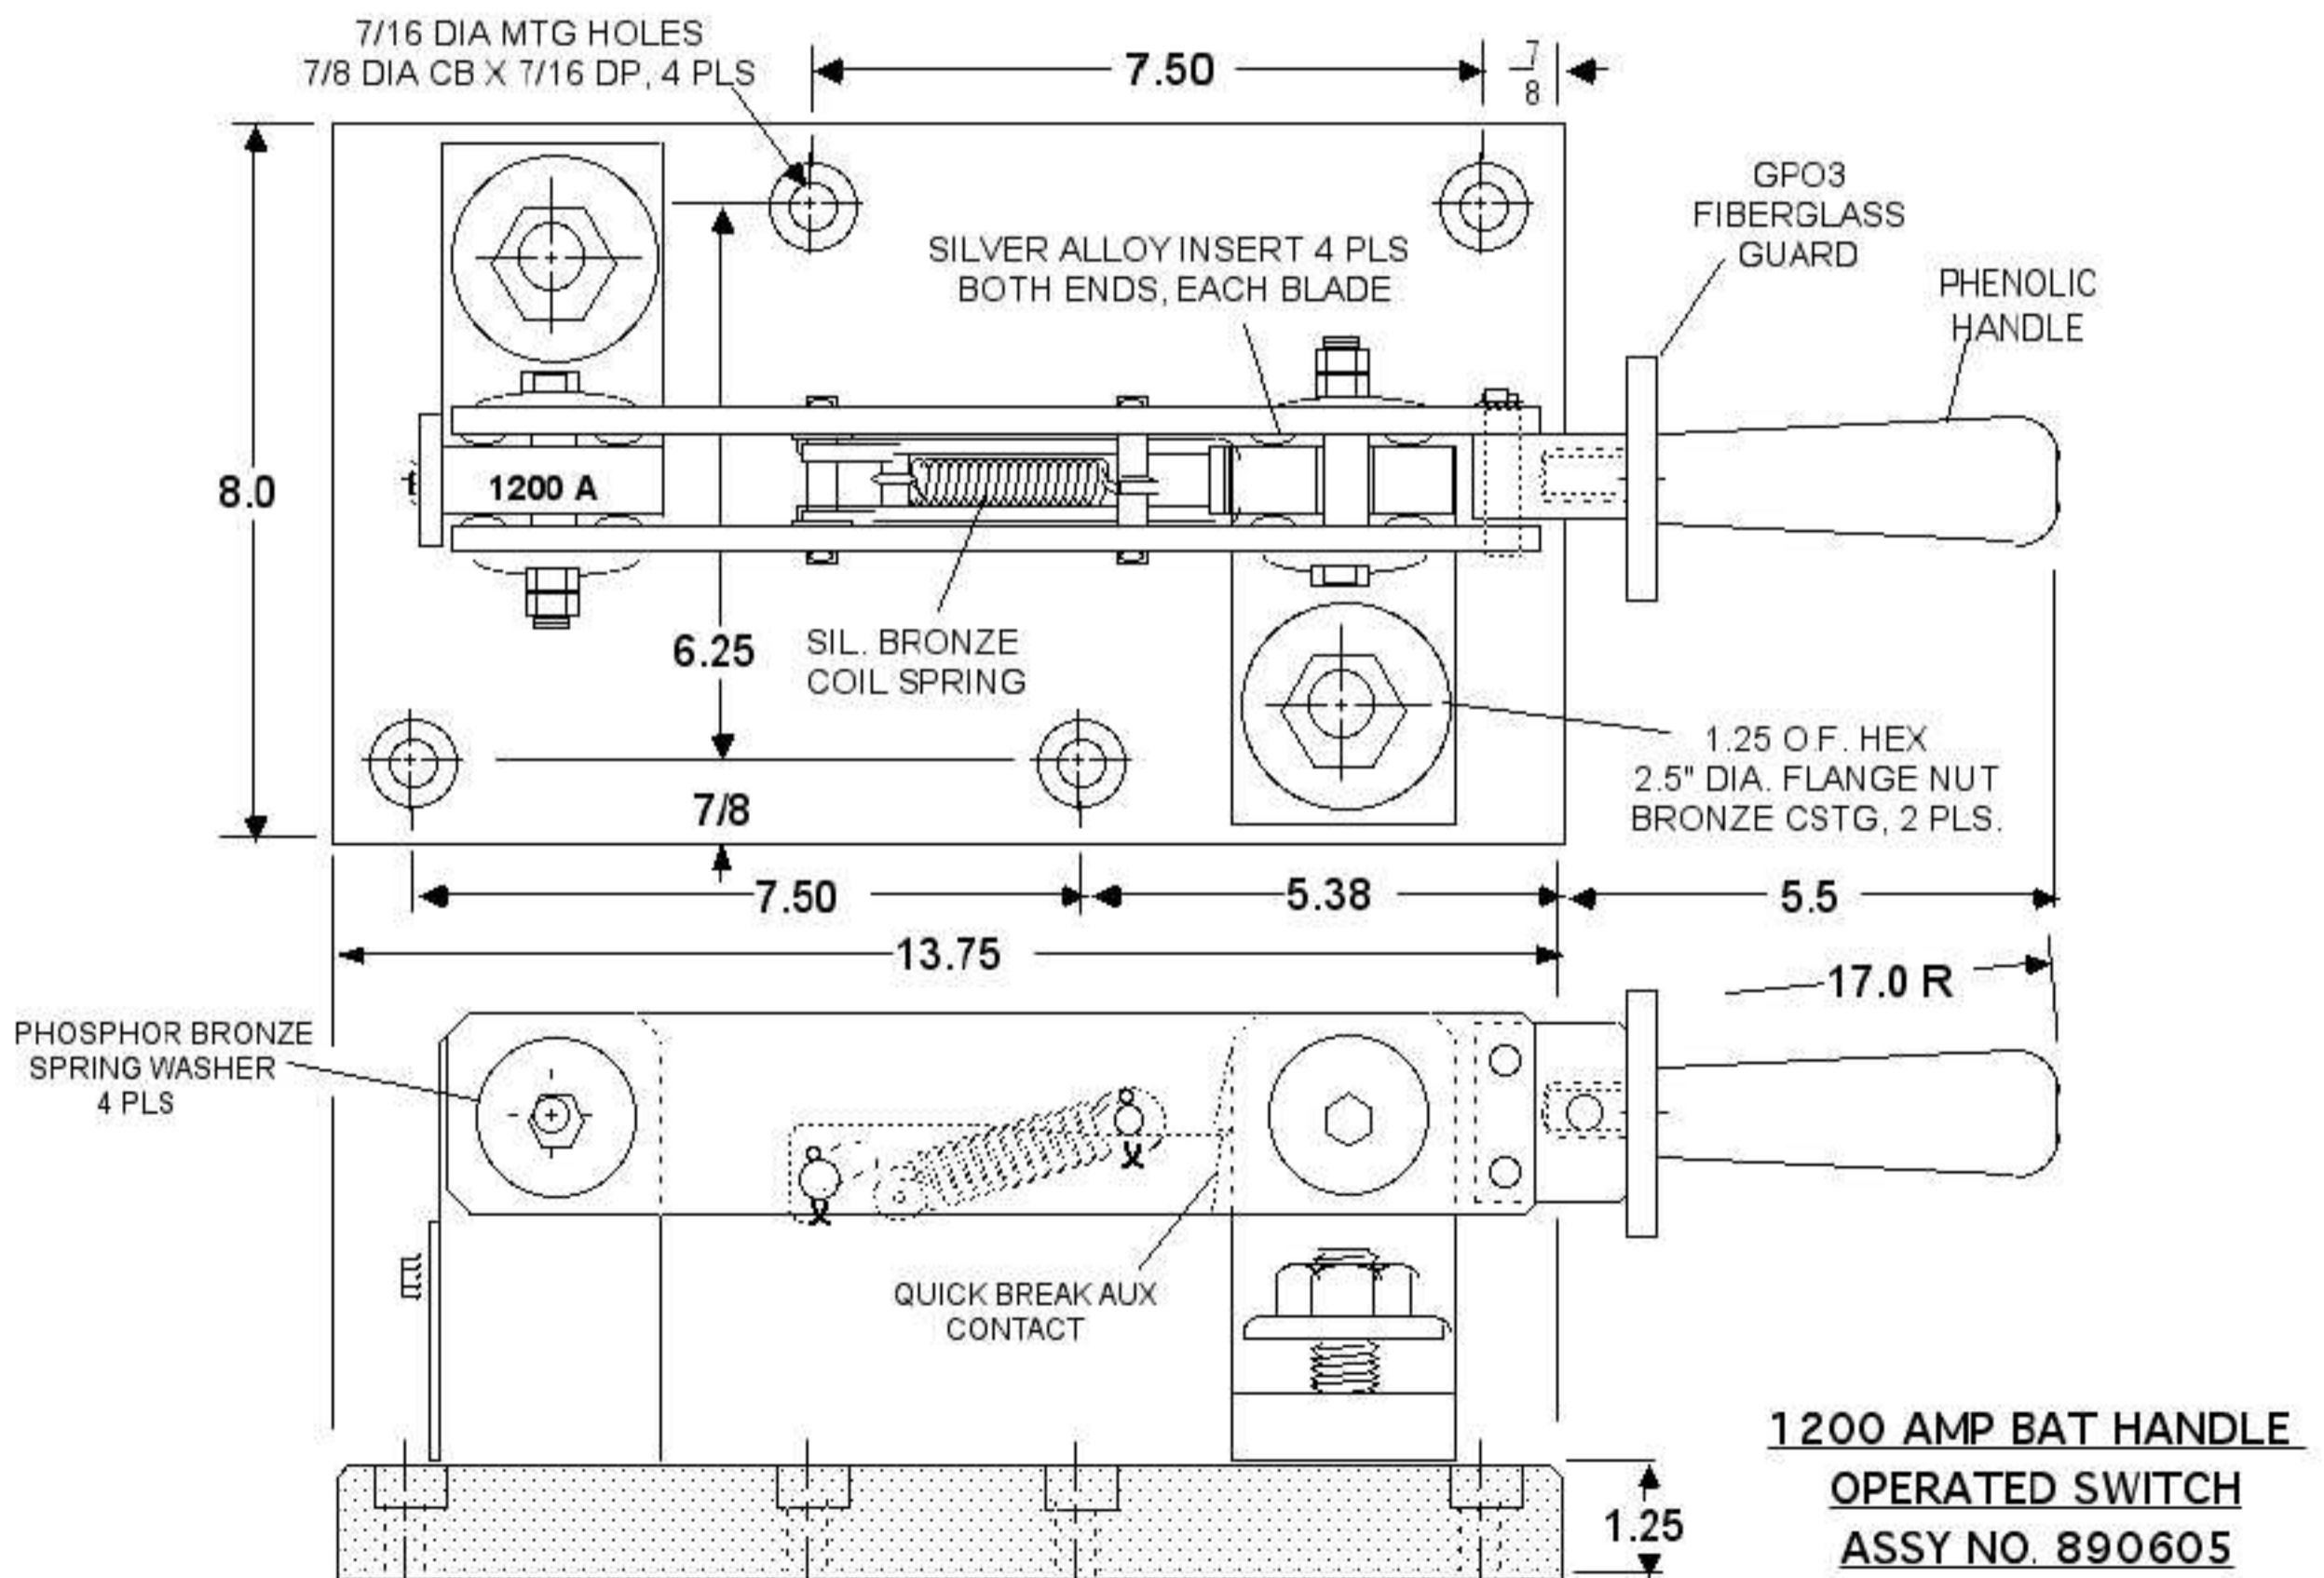

TYPE SB 1000 VDC TRACTION POWER DISCONNECTS

DIMENSIONS IN INCHES

POWERSWITCH, INC

TROY, MO 63379, 1-800-526-6740