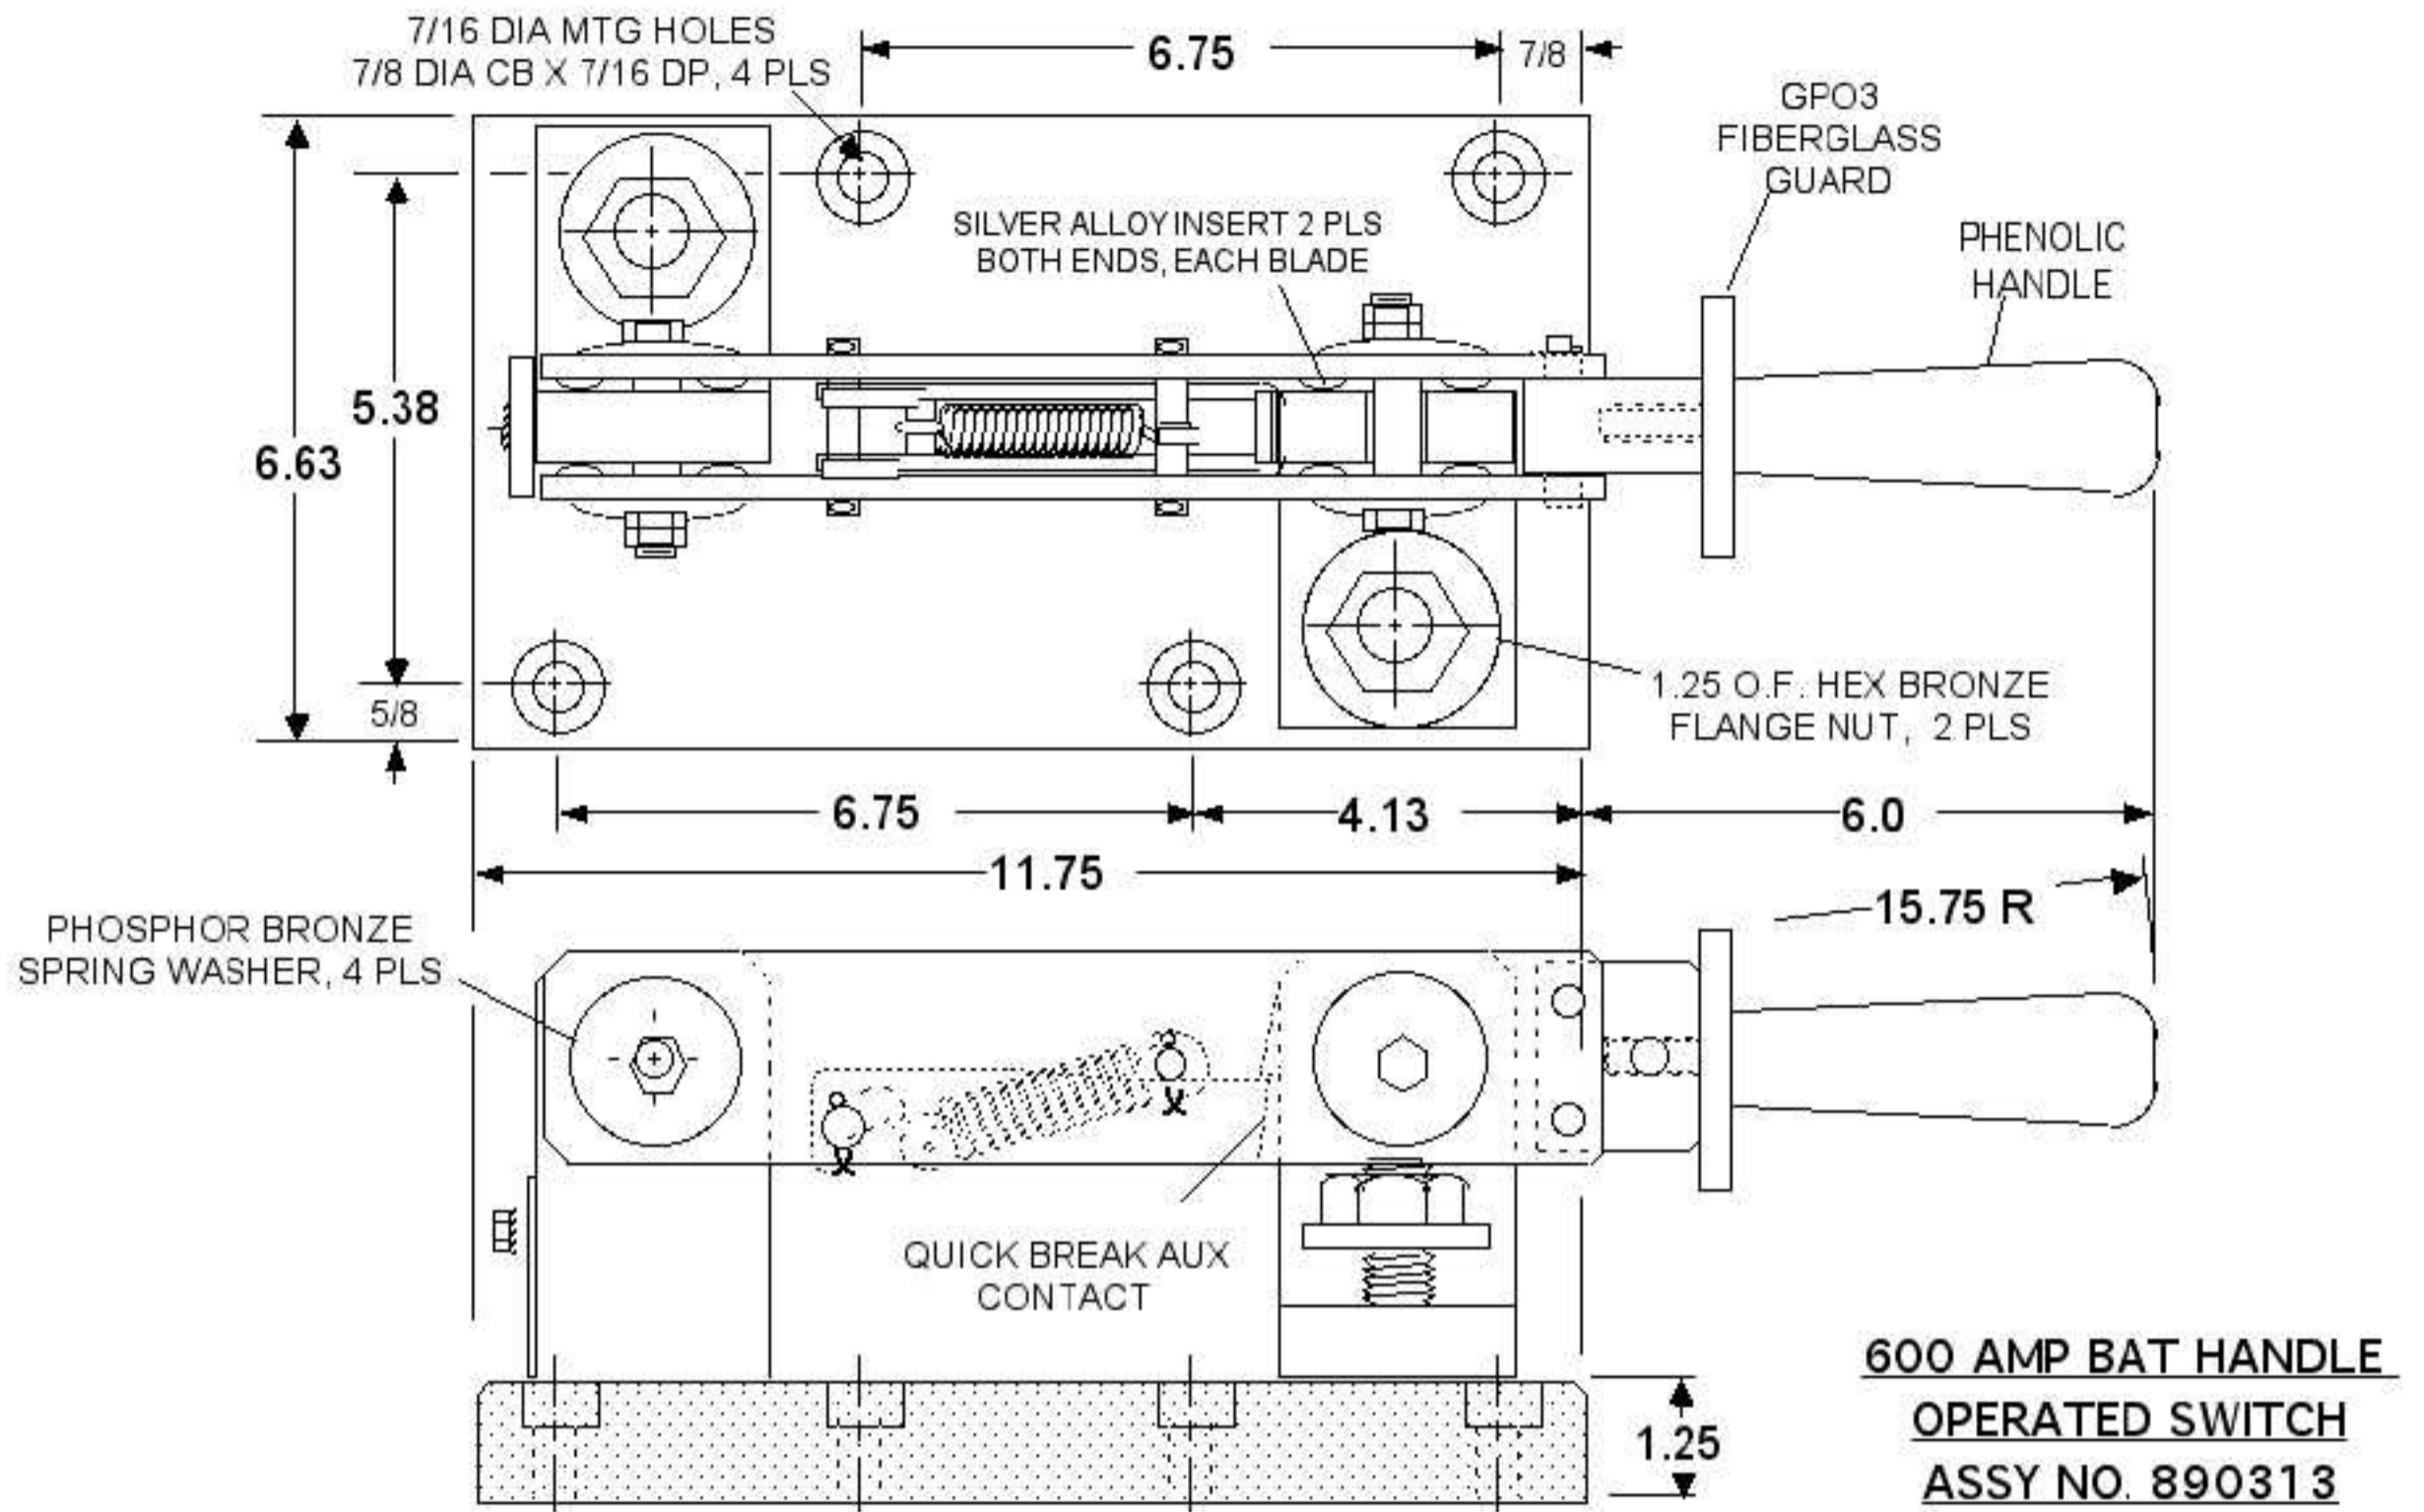

TYPE SB 1000 VDC TRACTION POWER DISCONNECTS

DIMENSIONS IN INCHES

POWERSWITCH, INC

TROY, MO 63379, 1-800-526-6740